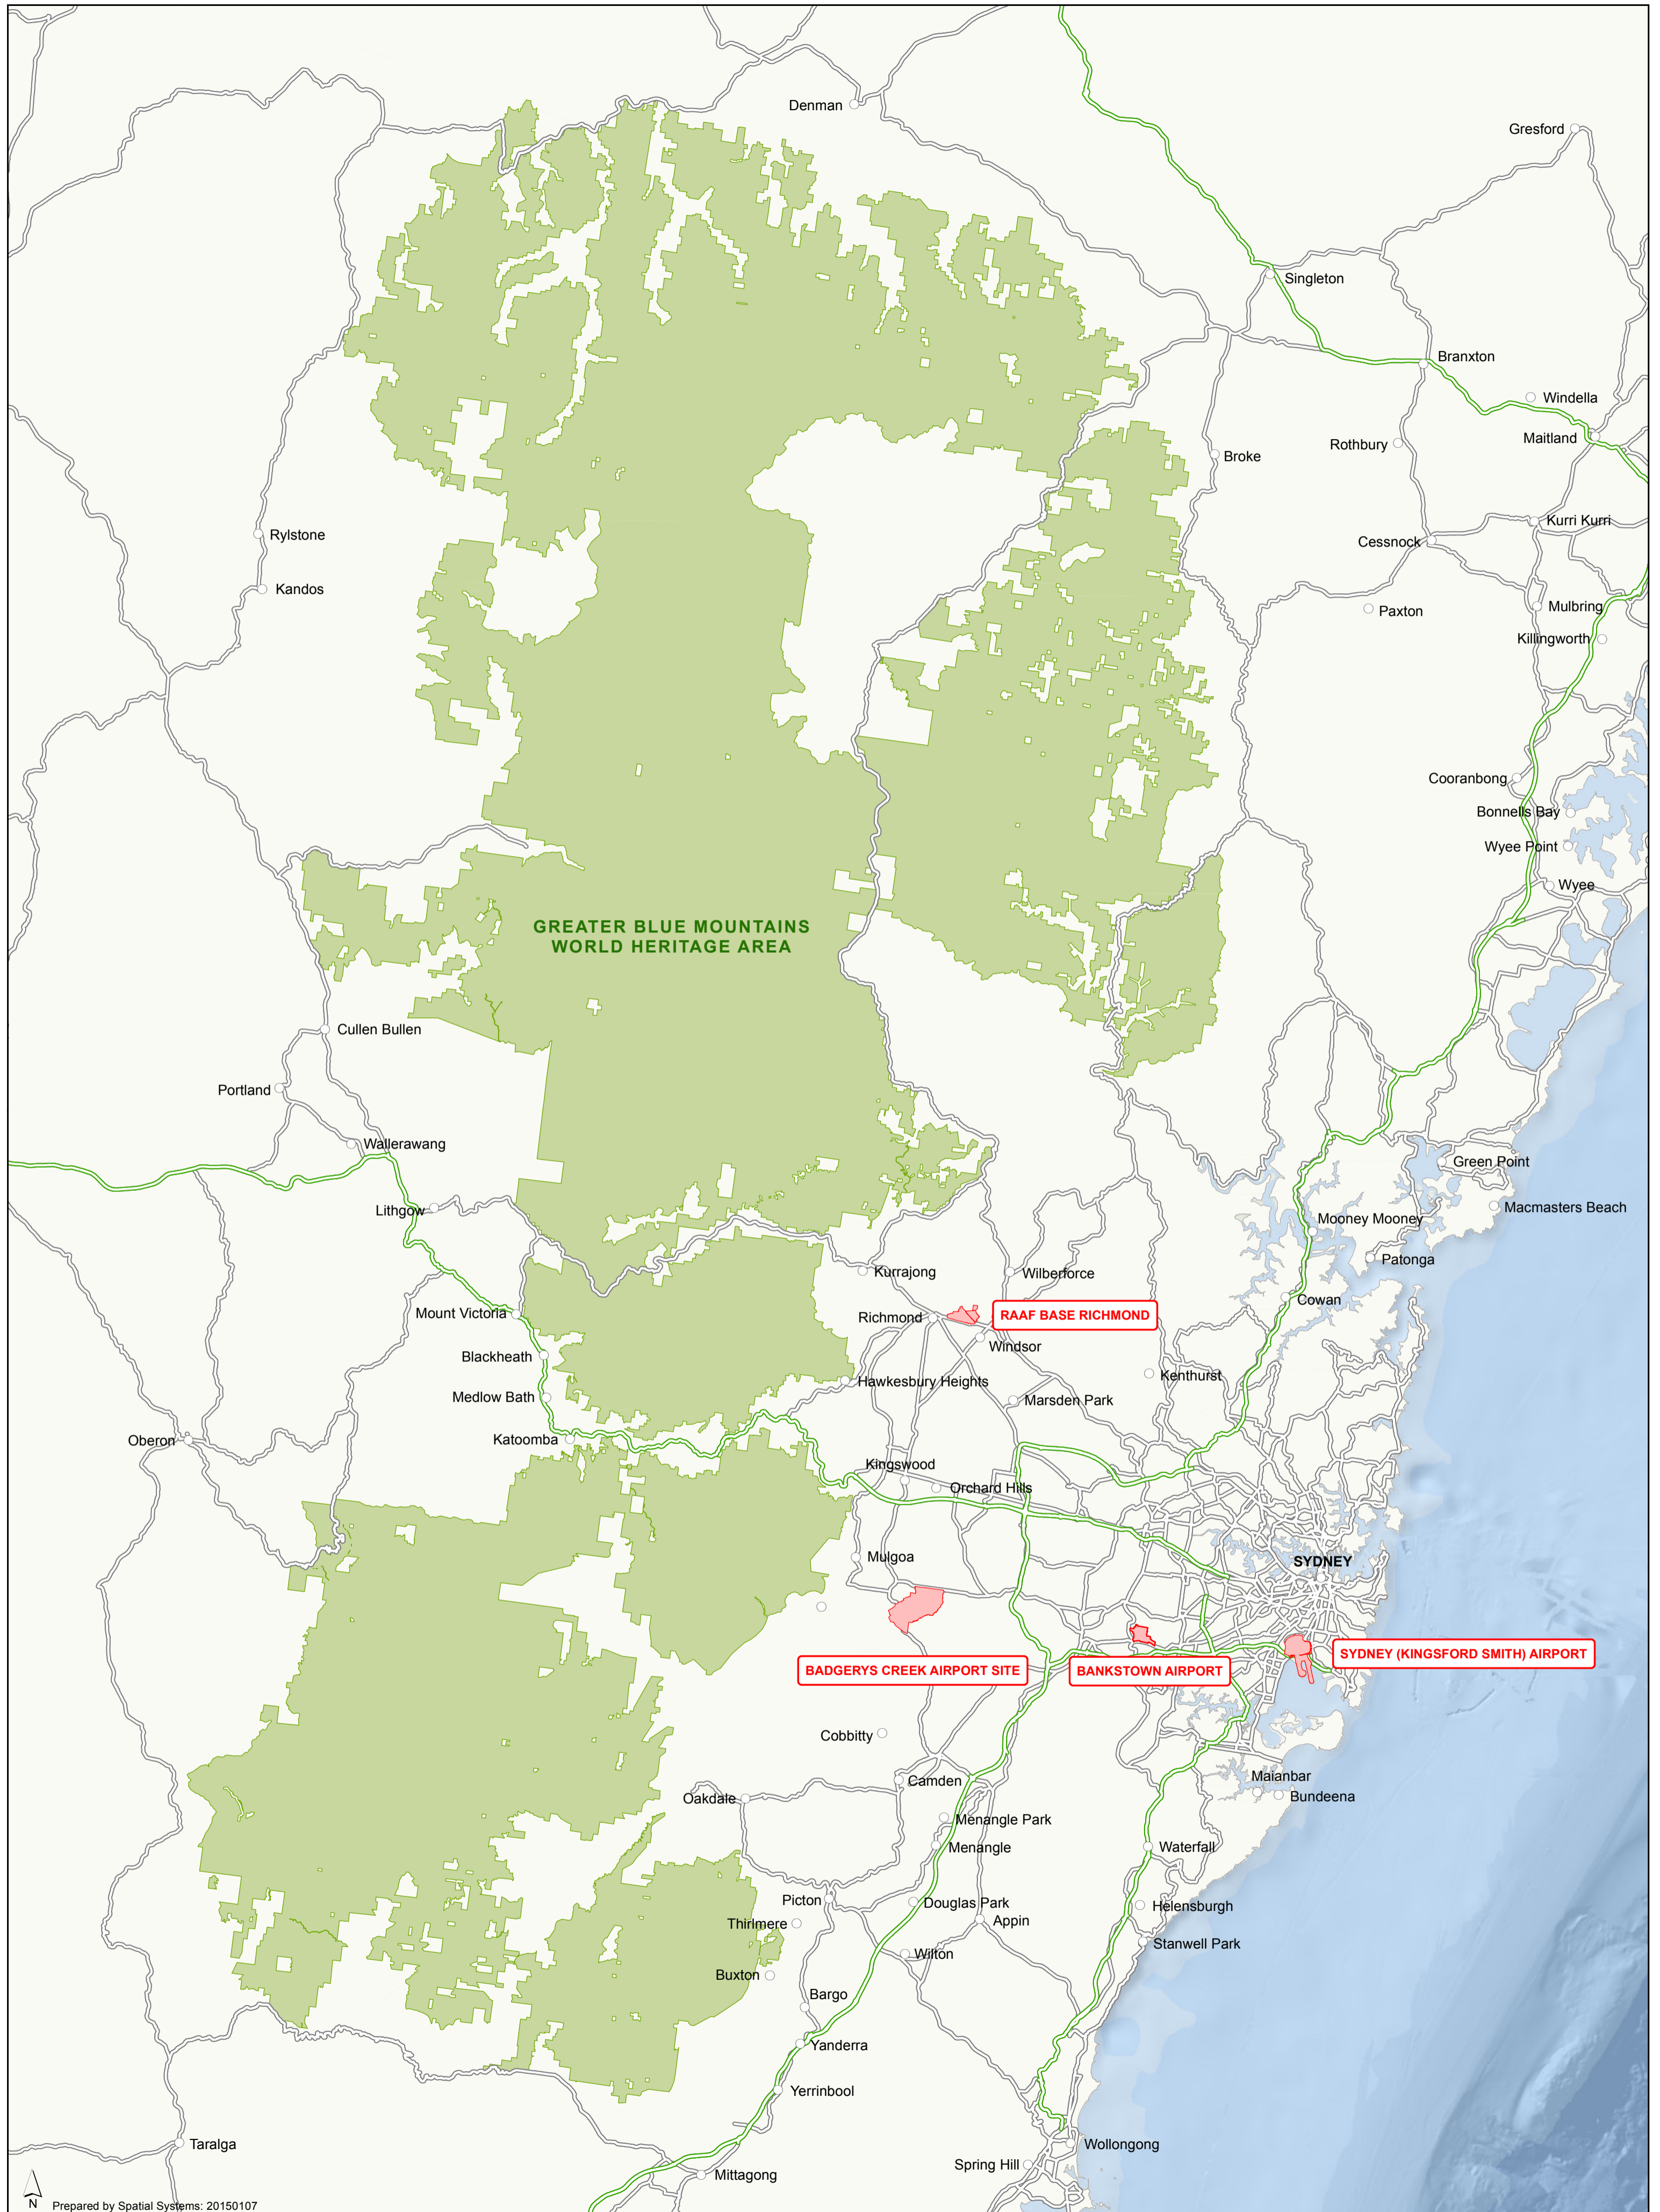

LOCATION OF SYDNEY AIRPORT SITES AND THE GREATER BLUE MOUNTAINS WORLD HERITAGE AREA

Prepared by Spatial Systems: 20150107

- Legend**
- Airport Precinct
 - Greater Blue Mountains World Heritage Area
 - National Network - Road
 - National Highways / Major Road